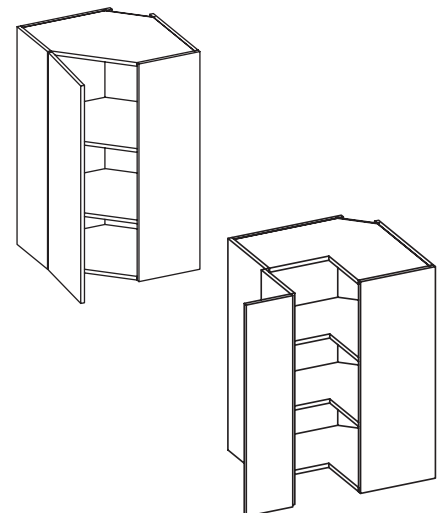

WIDTH	DEPTH	HEIGHT	WALL DIAGONAL CABINET
24	13	30	WDC2430
24	13	36	WDC2436
24	13	42	WDC2442