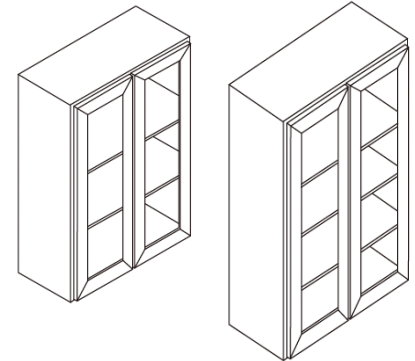

WIDTH	DEPTH	HEIGHT	WALL GLASS CABINET - 2 DOORS
24	12	30	WM2430H
24	12	36	WM2436H
24	12	42	WM2442H
27	12	30	WM2730H
27	12	36	WM2736H
27	12	42	WM2742H
30	12	30	WM3030H
30	12	42	WM3042H