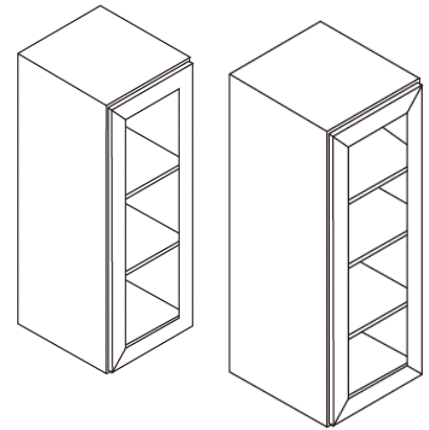

WALL DIAGONAL CABINET	WIDTH	DEPTH	HEIGHT
WDC2430	24	12	30
WDC2436	24	12	36
WDC2442	24	12	42
WDC273615	27	15	36
WDC274215	27	15	42

WALL END CORNER CABINET	WIDTH	DEPTH	HEIGHT
WEC1230 - Call for availability	12	12	30
WEC1236	12	12	36
WEC1242	12	12	42

WALL END SHELF	WIDTH	DEPTH	HEIGHT
WES0930	9	12	30
WES0936	9	12	36
WES0942	9	12	42

WIDTH	DEPTH	HEIGHT	WALL GLASS CABINET - 1 DOOR
15	12	30	WM1530H
15	12	36	WM1536H
15	12	42	WM1542H
18	12	30	WM1830H
18	12	36	WM1836H
18	12	42	WM1842H