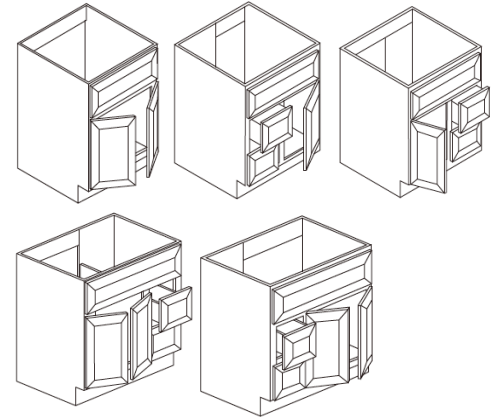

APPLIANCE GARAGE	WIDTH	DEPTH	HEIGHT
AG2418	24	12	18
AG2718	27	15	18

WALL SPICE DRAWER CABINET	WIDTH	DEPTH	HEIGHT
WWRC6	30	12	6

WINE RACK	WIDTH	DEPTH	HEIGHT
30WR	30	12	15
36WR	36	12	15

WIDTH	DEPTH	HEIGHT	GLASS RACK
30	12	1 1/2	30GR
36	12	1 1/2	36GR

WIDTH	DEPTH	HEIGHT	PLATE RACK
30	12	18	WCD3018
36	12	18	WCD3618

WIDTH	DEPTH	HEIGHT	VANITY SINK BASE CABINET
30	21	JK-33 N-34 1/2	FA3021
30	21	JK-33 N-34 1/2	FA3021DL
30	21	JK-33 N-34 1/2	FA3021DR
36	21	JK-33 N-34 1/2	FA3621DL
36	21	JK-33 N-34 1/2	FA3621DR
24	21	JK-33 N-34 1/2	SVA2421